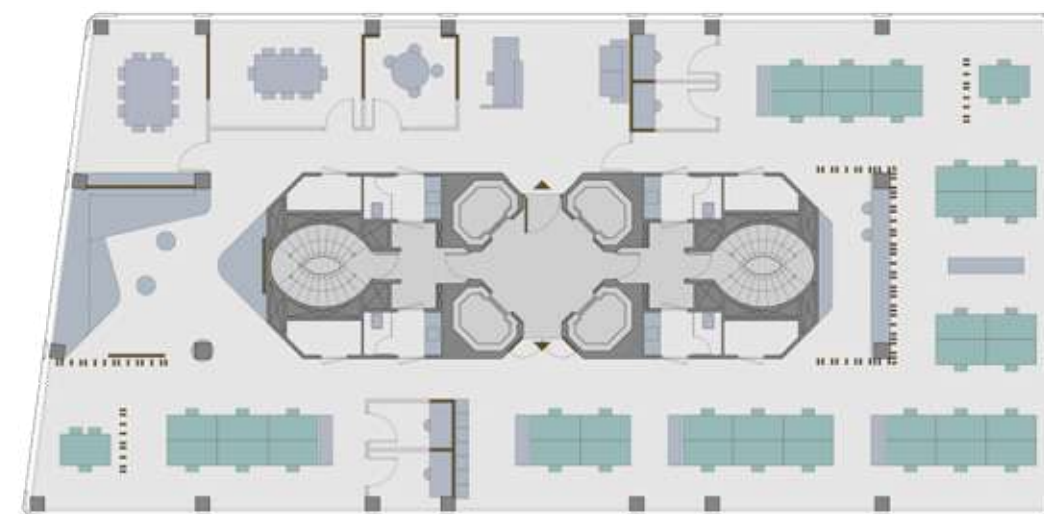

RENOVATED & EFFICIENT FACILITIES

SUPERFICIE SR/
SURFACE ABOVE
GRADE
19500 m²

PLANTA SÓTANO -1 /
BASEMENT FLOOR -1
**Sala polivalente /
Multipurpose room
Vestuarios /
Changing rooms**

DOTACIÓN PARKING /
PARKING
256 plazas / places

Diaphanous floor with private toilets and no pillars.

- Clear height: 2.65 m.
- False metallic ceilings with LED lighting
- Raised floors
- HVAC with a 3-pipe VRV system
- Fire detection
- 9 lifts and 2 service lifts
- 24/7 security
- 256 parking places

C. TARRAGONA

C. BEJAR

● Plantas Torre
Tower floors

● Plantas TT161 y TT161Bis
TT161 & TT161Bis floors

● Plantas Bajo Rasante
Underground floors

● Zonas comunes
Common areas

PLANOS / LAYOUTS

ESPACIO MODULAR

The standard floor allows a range of modular layouts to meet the needs of any company.

PLANTA TT161

EJEMPLO IMPLANTACIÓN /
LAYOUT EXAMPLE

SUPERFICIES EN EL EDIFICIO /
BUILDING SURFACES

SBA / GLA TOTAL
17900 m²